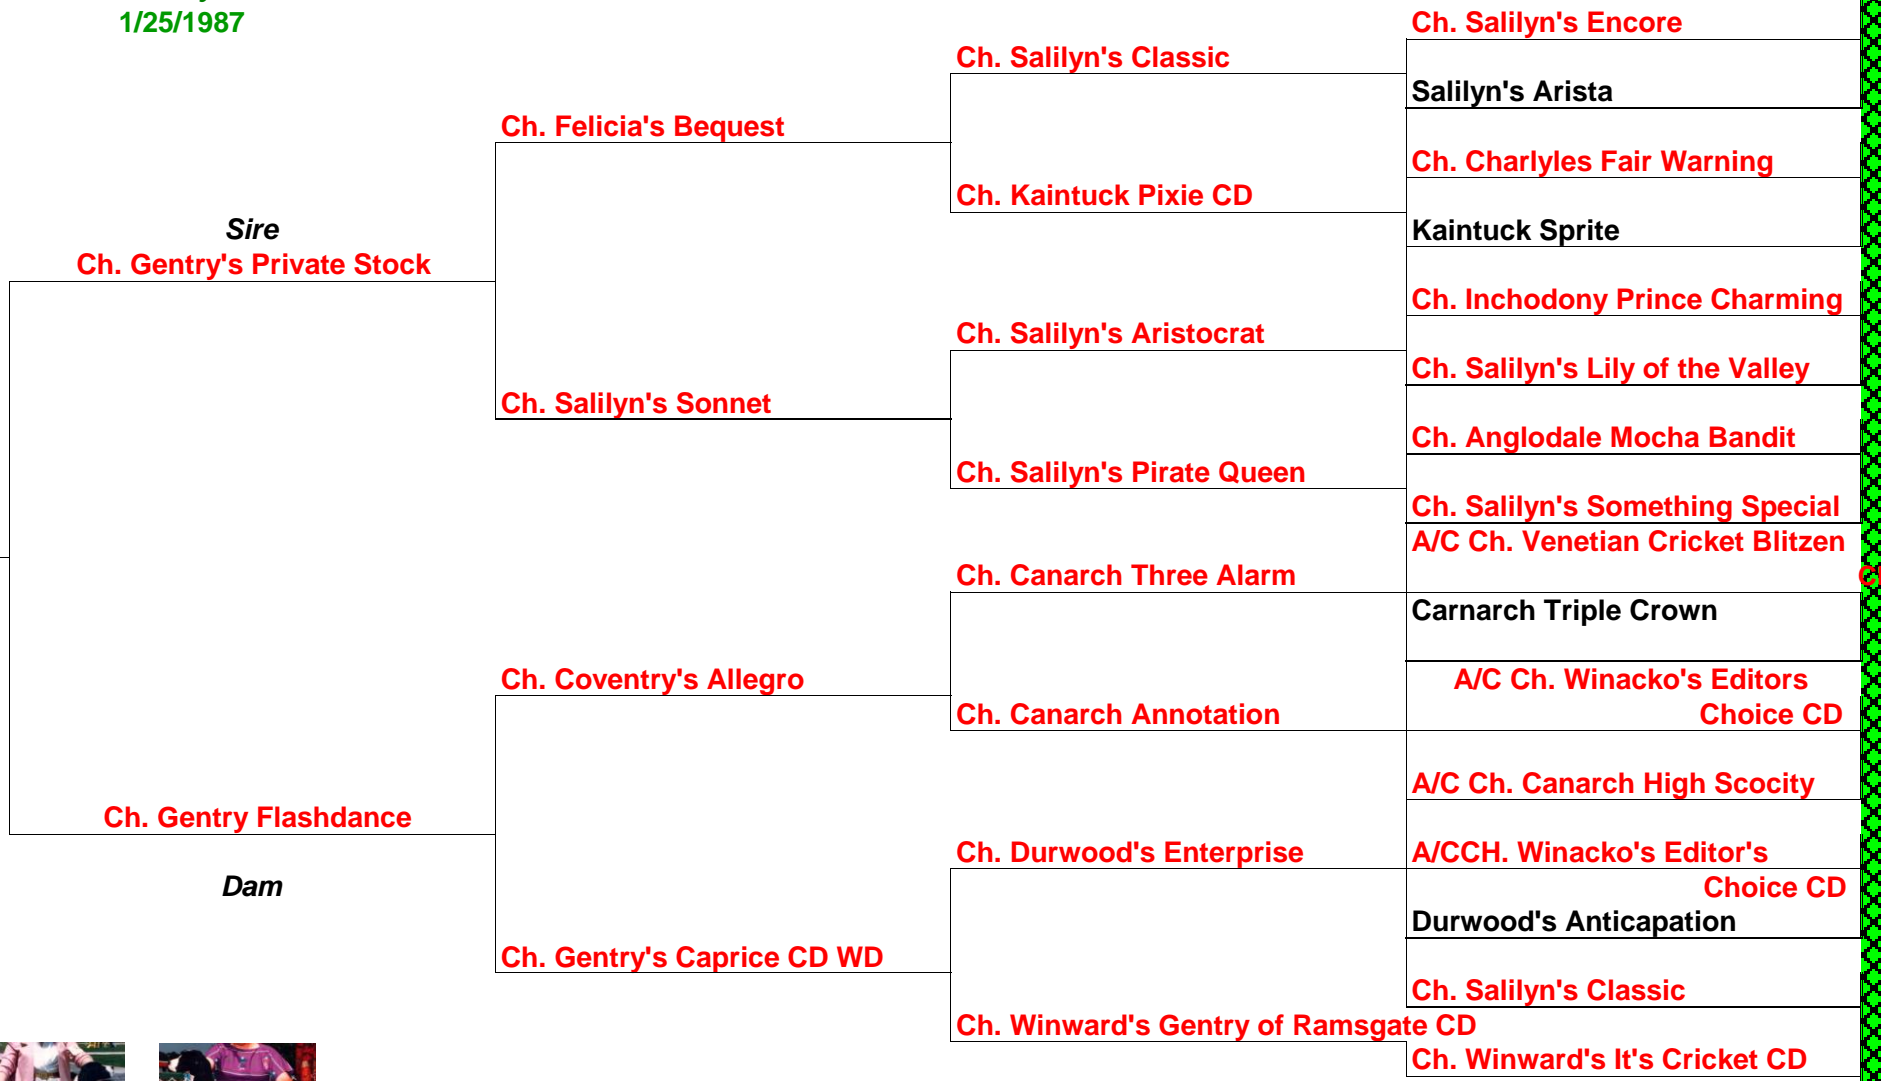

Ch Pedigree of:

Ch. Gentry's Private Dancer
"Lucy"
1/25/1987

Date: